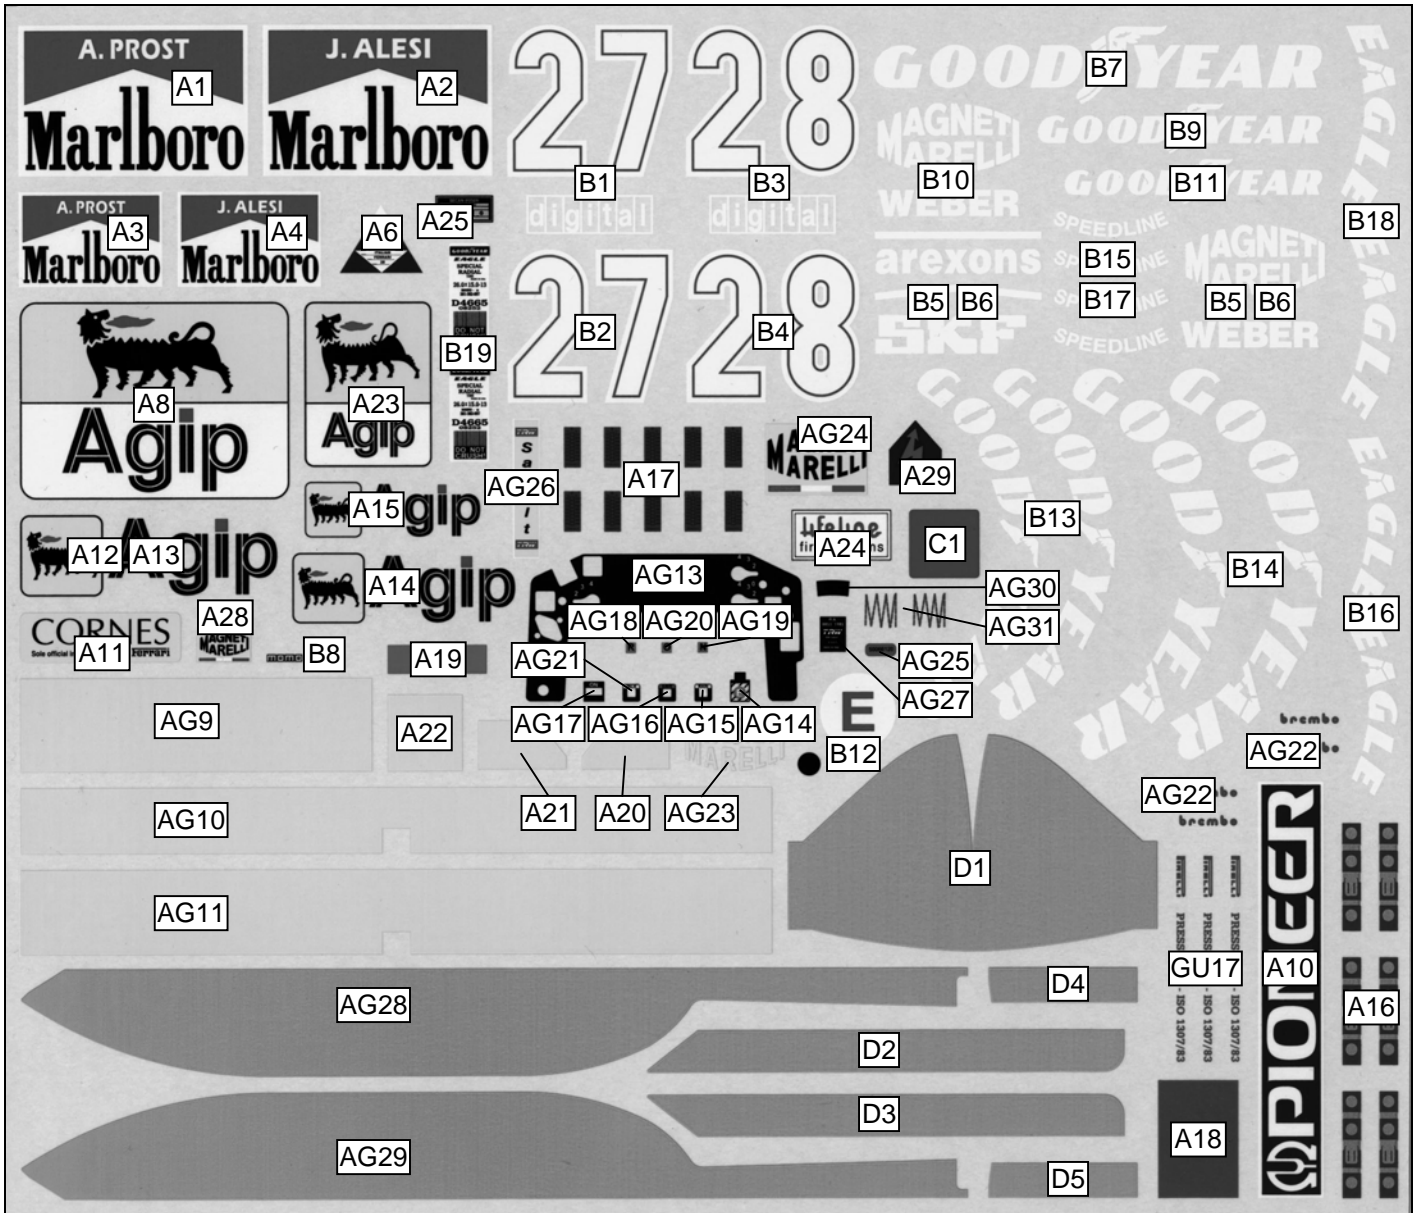

## Autograph-DECALS

A1	Marlboro A. Prost big (airbox)	1	2
A2	Marlboro J. Alesi big (airbox)	1	2
A3	Marlboro A. Prost middle (front)	1	1
A4	Marlboro J. Alesi middle (front)	1	1
A5	Scuderia Ferrari sign (side)	1	2
A6	FIA (monocoque inside left)	1	1
A7	FIA + Ferrari type plate (monocoque inside left)	1	1
A8	Agip big (side box)	1	2
A9	FIAT (airbox)	1	2
A10	Pioneer (side box)	1	2
A11	CORNES (in front of air intake)	1	2
A12+13	Agip big (rear wing left + right)	1	2
A14	Agip middle (rear wing lower)	1	2
A15	Agip small (rear wing upper)	1	2
A16	Base for tube clamps	6	10
A17	Temperature indicators	10	16
A18	Grey area (round front shock absorber)	1	2
A19	Red area (round front shock absorber)	1	2
A20	Yellow area Prost (front wing right)	1	1
A21	Yellow area Prost (front wing left)	1	1
A22	Yellow area Prost (rear wing, left + right)	1	2
A23	Agip(Front)	1	1
A24	Lifeline (fire extinguisher)	1	1
A25	Sticker (oil cooler)	1	1
A26	Ferrari type plate (water line rear)	1	1
A27	Ferrari type plate (gearbox right side)	1	1
A28	Magneti Marelli (black box)	1	1
A29	Emergency sticker (monocoque, left side)	1	1
B1	27 + digital (nose)	1	1
B2	27 (wing, left + right)	1	2
B3	28 + digital (nose)	1	1
B4	28 (wing, left + right)	1	2
B5 + 6	Arexons + SKF (side box)	1	2
B5 + 6	Magneti Marelli + Weber (side box)	1	2
B7	Good Year (rear wing upper)	1	1
B8	Momo (steering wheel)	1	1
B9	Good Year (rear wing left + right)	1	2
B10	Magneti Marelli + Weber (nose)	1	1
B11	Good Year (front wing)	1	2
B12	E (airbox left side)	1	1
B13	Good Year (front tire)	2	4
B14	Good Year (rear tire)	2	4
B15+17	Speedline (rims)	4	8
B16	Eagle small (front tire)	2	4
B18	Eagle big (rear tire)	2	4
B19	Good Year tire sticker (tires)	2	4
C1	Red area (rear lens)	1	1
C2	Ferrari emblem (steering wheel)	1	1
C3	Ferrari sign (nose)	1	1
C4	Dashboard (cockpit)	1	1
D1	Kevlar area (airbox channel)	1	1
D2	Kevlar area (front wing, left)	1	1
D3	Kevlar area (front wing, right)	1	1
D4	Kevlar area (front wing, left)	1	1
D5	Kevlar area (front wing, right)	1	1