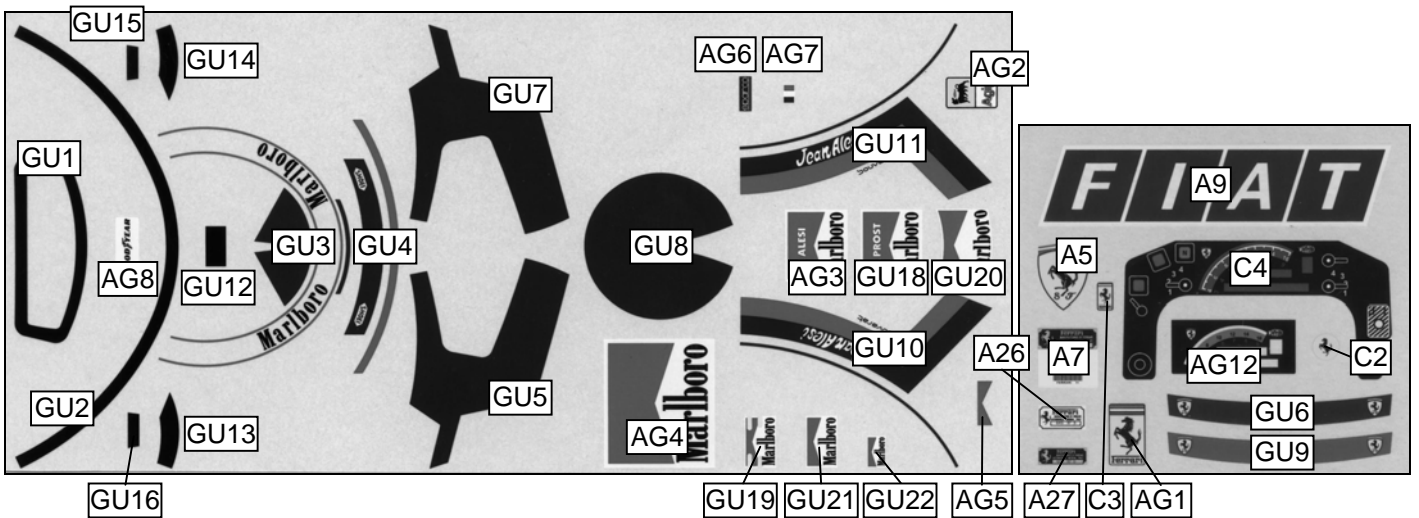

## Autograph-DECALS

A1	Marlboro A. Prost big (airbox)	1	2
A2	Marlboro J. Alesi big (airbox)	1	2
A3	Marlboro A. Prost middle (front)	1	1
A4	Marlboro J. Alesi middle (front)	1	1
A5	Scuderia Ferrari sign (side)	1	2
A6	FIA (monocoque inside left)	1	1
A7	FIA + Ferrari type plate (monocoque inside left)	1	1
A8	Agip big (side box)	1	2
A9	FIAT (airbox)	1	2
A10	Pioneer (side box)	1	2
A11	CORNES (in front of air intake)	1	2
A12+13	Agip big (rear wing left + right)	1	2
A14	Agip middle (rear wing lower)	1	2
A15	Agip small (rear wing upper)	1	2
A16	Base for tube clamps	6	10
A17	Temperature indicators	10	16
A18	Grey area (round front shock absorber)	1	2
A19	Red area (round front shock absorber)	1	2
A20	Yellow area Prost (front wing right)	1	1
A21	Yellow area Prost (front wing left)	1	1
A22	Yellow area Prost (rear wing, left + right)	1	2
A23	Agip(Front)	1	1
A24	Lifeline (fire extinguisher)	1	1
A25	Sticker (oil cooler)	1	1
A26	Ferrari type plate (water line rear)	1	1
A27	Ferrari type plate (gearbox right side)	1	1
A28	Magneti Marelli (black box)	1	1
A29	Emergency sticker (monocoque, left side)	1	1
B1	27 + digital (nose)	1	1
B2	27 (wing, left + right)	1	2
B3	28 + digital (nose)	1	1
B4	28 (wing, left + right)	1	2
B5 + 6	Arexons + SKF (side box)	1	2
B5 + 6	Magneti Marelli + Weber (side box)	1	2
B7	Good Year (rear wing upper)	1	1
B8	Momo (steering wheel)	1	1
B9	Good Year (rear wing left + right)	1	2
B10	Magneti Marelli + Weber (nose)	1	1
B11	Good Year (front wing)	1	2
B12	E (airbox left side)	1	1
B13	Good Year (front tire)	2	4
B14	Good Year (rear tire)	2	4
B15+17	Speedline (rims)	4	8
B16	Eagle small (front tire)	2	4
B18	Eagle big (rear tire)	2	4
B19	Good Year tire sticker (tires)	2	4
C1	Red area (rear lens)	1	1
C2	Ferrari emblem (steering wheel)	1	1
C3	Ferrari sign (nose)	1	1
C4	Dashboard (cockpit)	1	1
D1	Kevlar area (airbox channel)	1	1
D2	Kevlar area (front wing, left)	1	1
D3	Kevlar area (front wing, right)	1	1
D4	Kevlar area (front wing, left)	1	1
D5	Kevlar area (front wing, right)	1	1